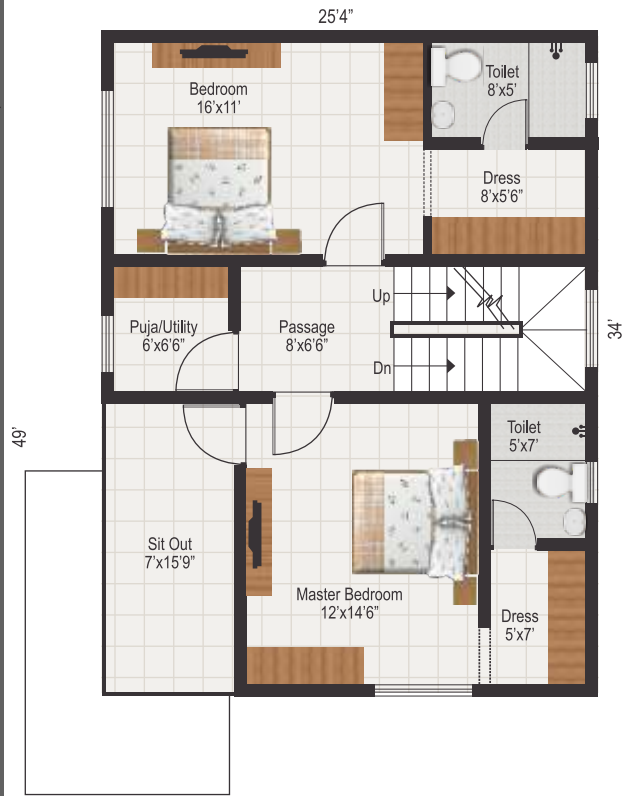

# VILLA ORCHIDS

KOWKUR, BOLLARUM  
SECUNDERABAD

TYPE - A2

Ground Floor Plan

First Floor Plan

Total Area : 1940 sft.